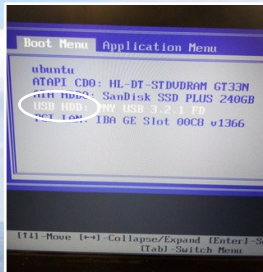

3. Use the up and down arrow keys to select **USB** and press return.