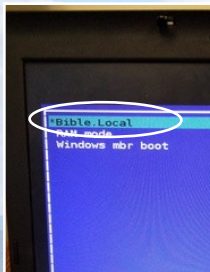

4. Select **Bible.Local**.