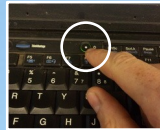

BIBLE.LOCAL PC SERVER

- No HDD required
- Old hardware
- Includes **RAPTURE KIT**.org
- Puppy Linux
- Linux

How to start the server:

1. Insert the enclosed **USB drive** into a PC.

2. **Power** on the PC and press the **boot menu key** (multiple times) when the manufacturer logo appears on screen.