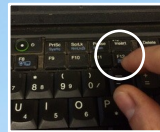

BIBLE.LOCAL PC SERVER

- No HDD required
- Old hardware
- Includes **RAPTURE KIT**.org
- Puppy Linux
- Linux

How to start the server:

1. Insert the enclosed **USB drive** into a PC.

2. **Power** on the PC and press the **boot menu key** (multiple times) when the manufacturer logo appears on screen.